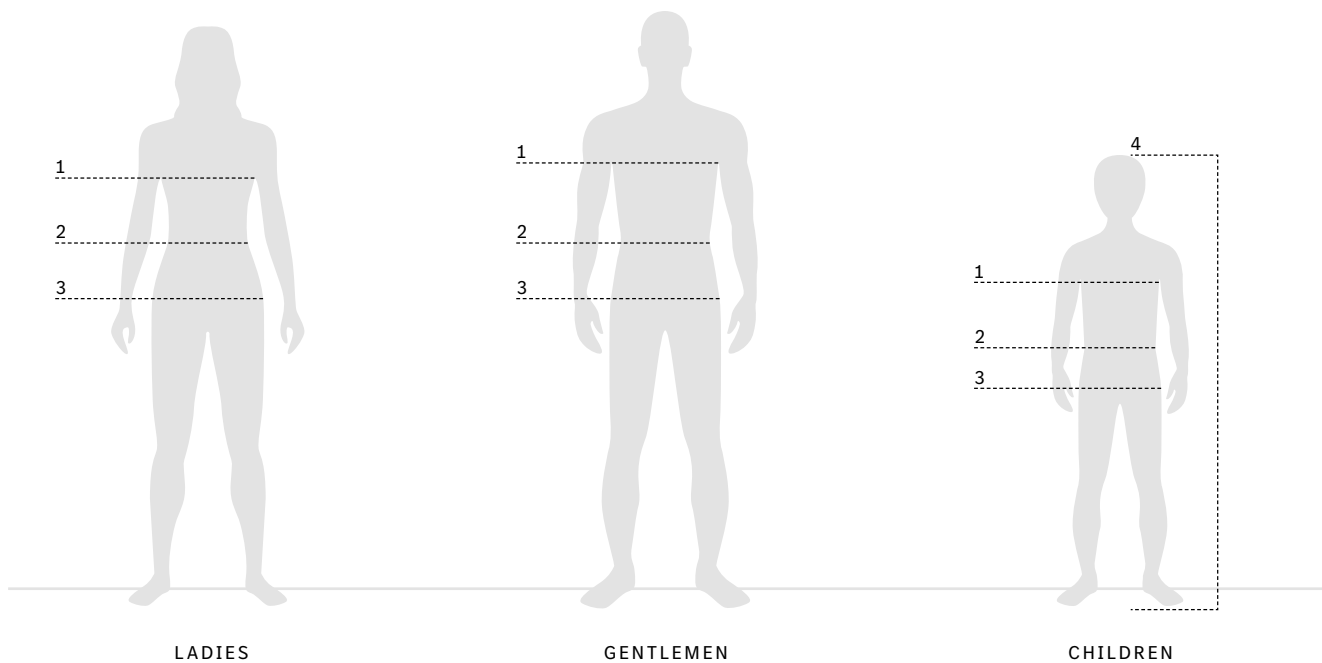

FILTER CATEGORIES FOR SUNGLASSES

Four filter categories are used for sunglasses, based on the degree of tint. Please use the table below to decide which category best suits your needs.

Category	Tint	Anti-glare protection for lighting conditions
1	20-57%	Light protection for overcast days
2	57-80%	Normal protection for summer days in Central Europe
3	80-92%	High dazzle protection for expanses of water, beaches and mountains, plus Southern European countries; from 90% tint not suitable for driving!
4	92-97%	Maximum protection for high mountains and glaciers; not suitable for driving!

CLOTHING SIZES

The tables below are designed to help you find your perfect size. It is important to take your measurements correctly. For best results, you should be relaxed and wearing only your underwear. Ideally you should use a tape measure which you should keep close to the body. If you have someone to help you, it will be easier and more precise.

- 1. Chest:** keeping the tape measure horizontal, measure around the fullest part of the chest
- 2. Waist:** measure around the waist without drawing the tape measure too tight
- 3. Hips:** keeping the tape measure horizontal, measure around the fullest part of the hips
- 4. Height (for children's clothing):** measure from the top of the head to the sole of the feet without shoes

Please note: Separate tables are provided for the PUMA brand and the official MERCEDES AMG PETRONAS motorsports clothing.

LADIES

SIZE	XS	S	M	L	XL
Chest (cm)	77-82	83-88	89-94	95-100	101-106
Waist (cm)	61-66	67-72	73-78	79-84	85-90
Hips (cm)	87-92	93-98	99-104	105-110	111-116